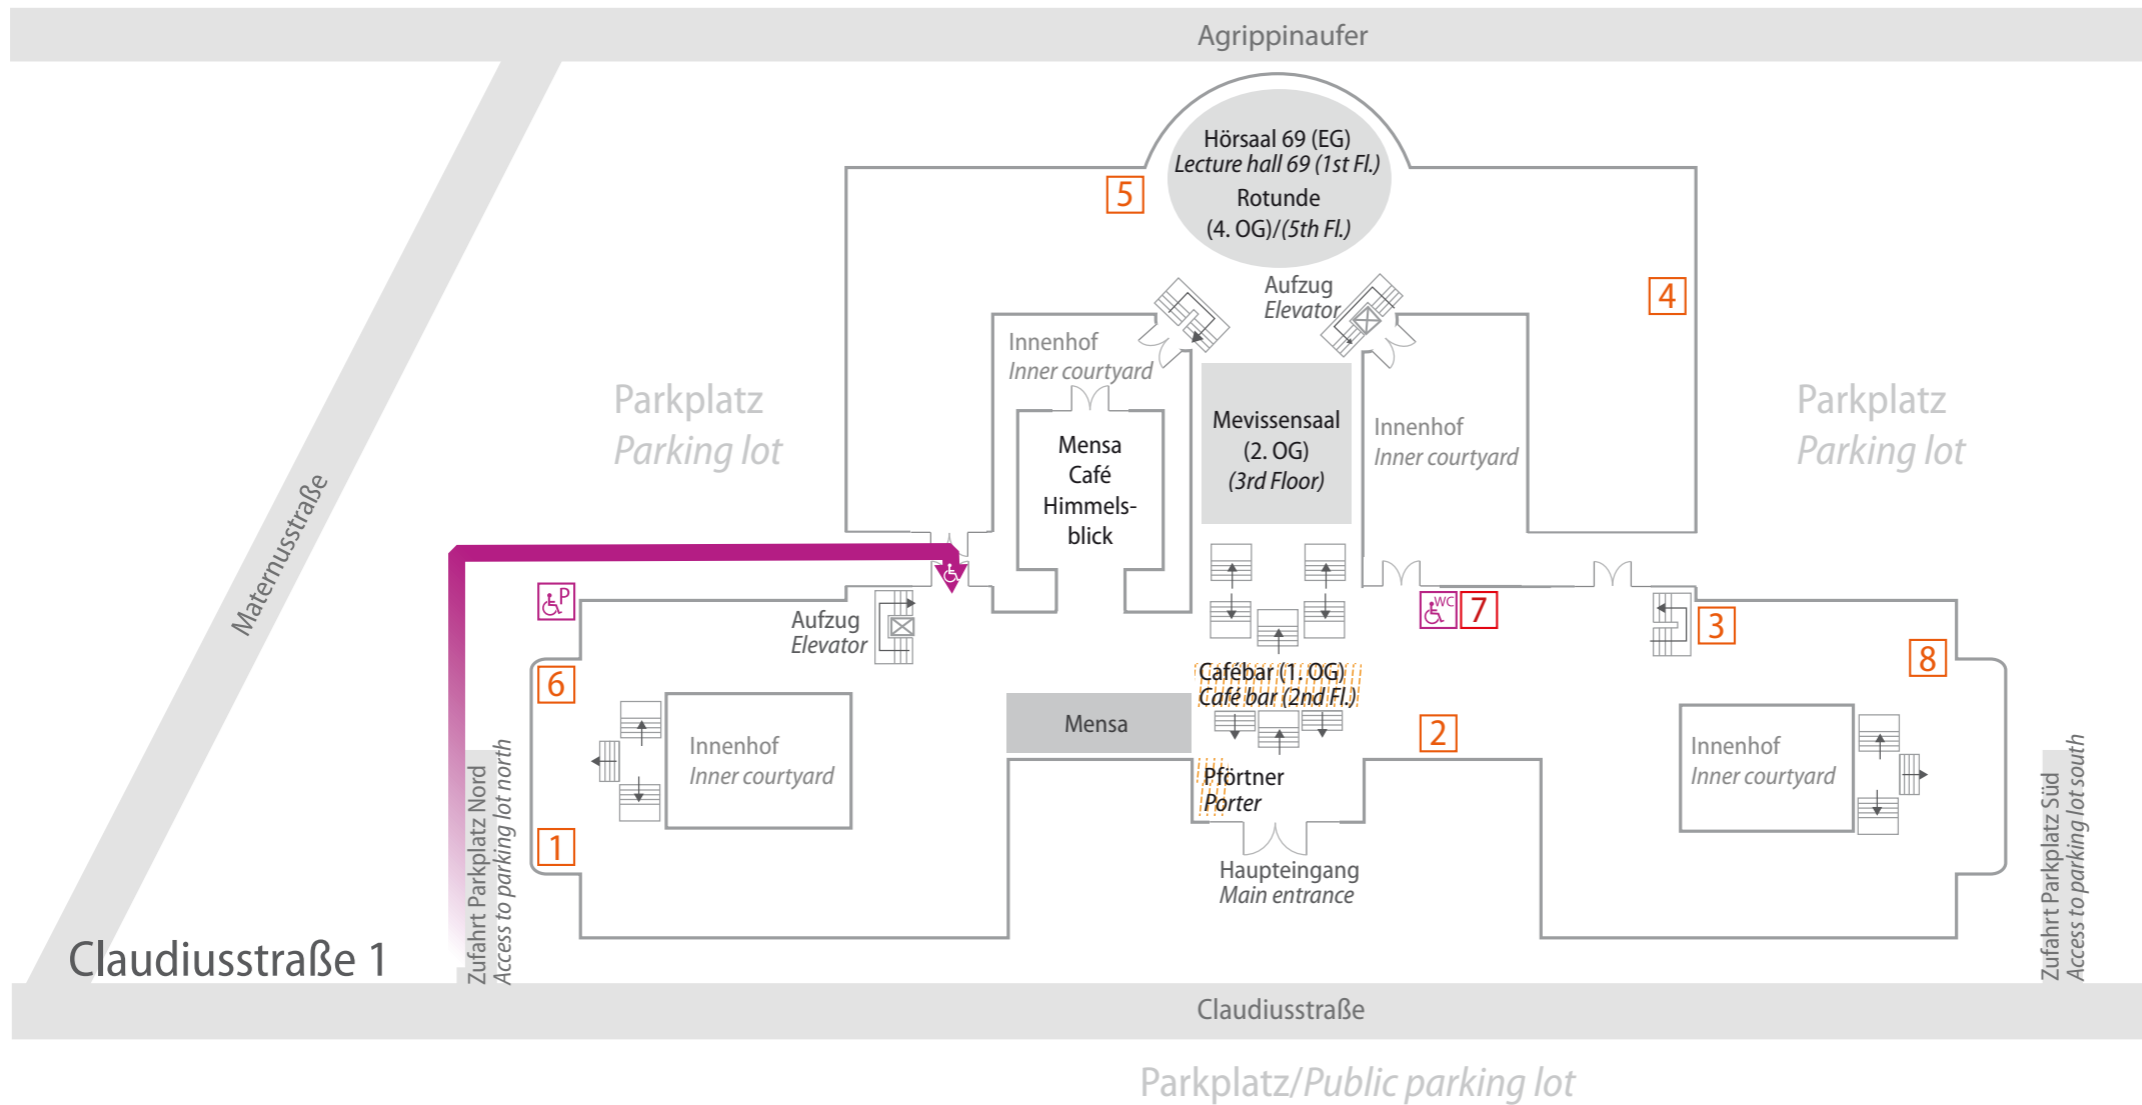

Wo finde ich was? *Where do I find what?*

Campus Südstadt, Claudiusstraße

Legende Claudiusstraße Keys Claudiusstraße

1	Zentrale Studienberatung Raum E1.13, Erdgeschoss <i>Central Academic Advising Office Room E1.13, 1st Floor</i>	2	Studienbüro Fakultät 01, 02, 03, 04 und CGL Räume F1.41, F1.41a, F1.41b, EG <i>Offices of Student and Examination Services, Faculties 01, 02, 03, 04 and CGL Rooms F1.41, F1.41a and F1.41b, 1st Fl.</i>	3	Referat für Internationale Angelegenheiten Raum A1.56, Erdgeschoss <i>Department of International Affairs Room A1.56, 1st Floor</i>	4	Feedback-Management Raum 4.272 1. Zwischenetage <i>Room 4.272 1st Mezzanine floor</i>	5	Wickel-, Still- u. Ruheraum D1.133, 1. Etage (Schlüssel beim Pfortner) <i>Baby-care room D1.133, 2nd Floor (Key from porter)</i>
6	Studierende mit Beeinträchtigung Raum E1.17, Erdgeschoss <i>Students with disabilities Room E1.17, 1st Floor</i>	7	Validierungsstation EG, gegenüber der Studienbüros <i>Validation station 1st Floor opposite office of Student Service</i>	8	AStA Raum 4.404, 4. Etage <i>General Students' Committee Room 4.404, 5th Floor</i>				