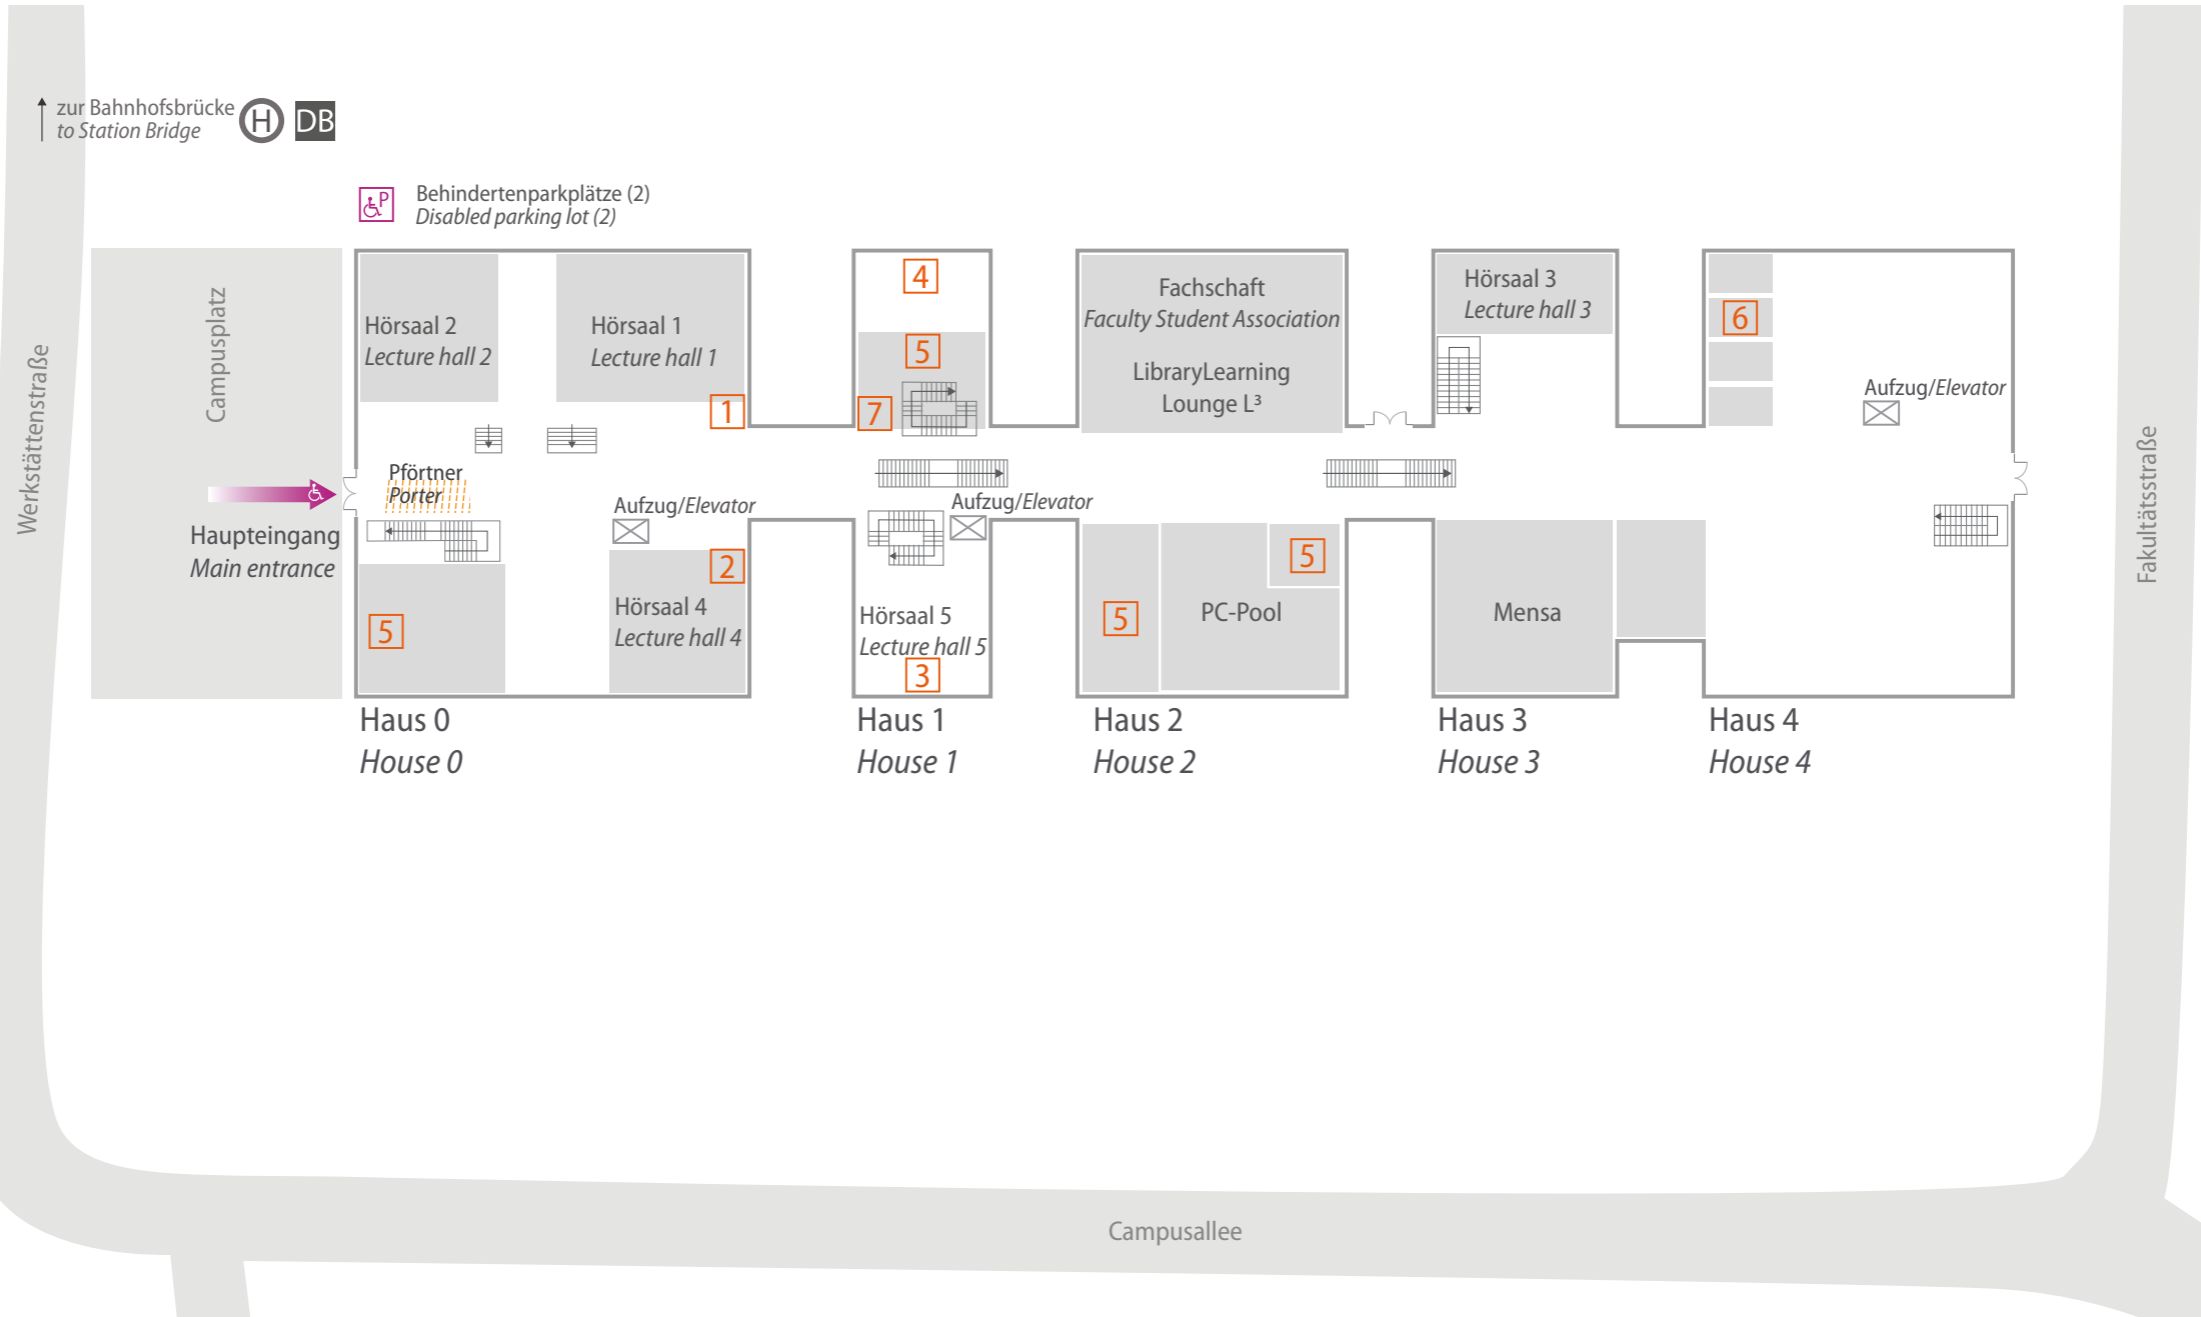

Wo finde ich was? *Where do I find what?*

Campus Leverkusen

1	Studienbüro Fakultät 11 Haus 0, 1. OG, Raum 1028 <i>Offices of Student and Examination Services Faculty 11 House 0, 2nd Floor, Room 1028</i>	2	Dekanatssekretariat Haus 0, 1. OG, Raum 1036 <i>Office of Dean's secretary House 0, 2nd Floor, Room 1036</i>	3	projectLAB Haus 1, 3. OG, Raum 3109 <i>projectLAB House 1, 4th Floor, Room 3109</i>	4	Lernraum Haus 1, 3. OG <i>Learning space House 1, 4th Floor</i>	5	Seminarräume Erdgeschoss <i>Seminar rooms 1st Floor</i>	6	Still-, Wickel- und Ruheraum Haus 4, Erdgeschoss, Raum 0404 <i>Baby-care room House 4, 1st Floor, Room 0404</i>	7	Kopierer, Validierungsstation/ MultiCa-Station, EG, Raum 0101 <i>Copy station, Validating station/ MultiCa station, 1st Floor, Room 0101</i>
---	---	---	---	---	--	---	--	---	--	---	--	---	---